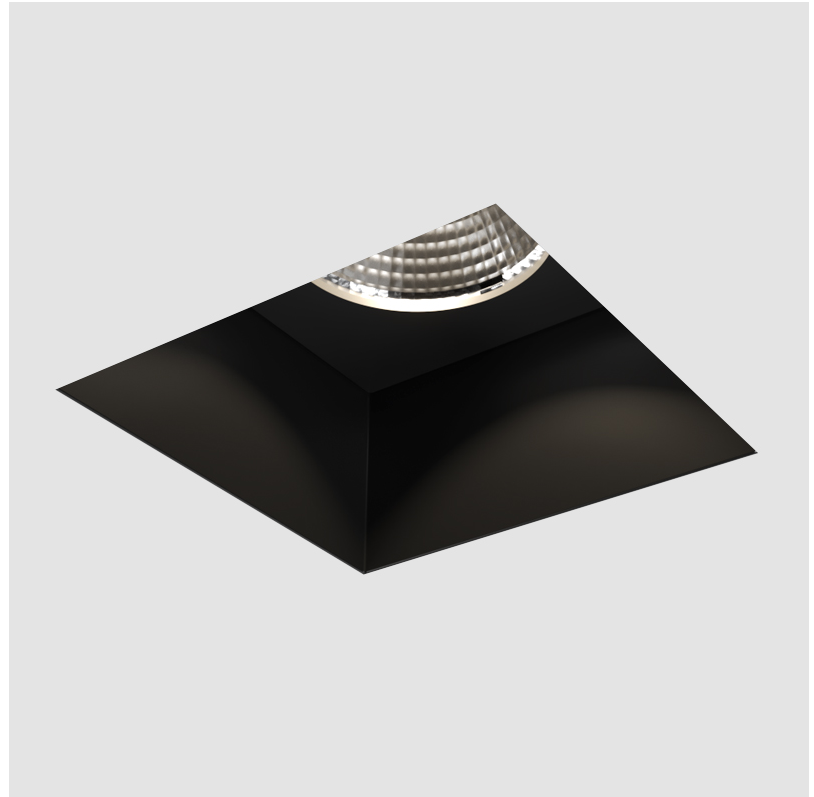

## CAVE SINGLE TRIMLESS

### A35704-

base number	Color	Finishes	Ceiling	Reflector
	Temperature	(Diamond)	Thickness	Options

- To build a product code in our configurator select the specify button on the base model # product page
- To build a manual product code on this datasheet choose from the options listed below in blue font and add the suffix to the base model #

#### GENERAL

Series: Cave  
 Subseries: Cave Single  
 Brand: Prolicht  
 Division: Architectural  
 Mounting Type: Trimless  
 Mounting Location: Ceiling  
 Subcategory: Downlight

## CAVE SINGLE TRIMLESS

A35704-

PROJECT

TYPE

SPECIFIER

QUANTITY

DATE

A