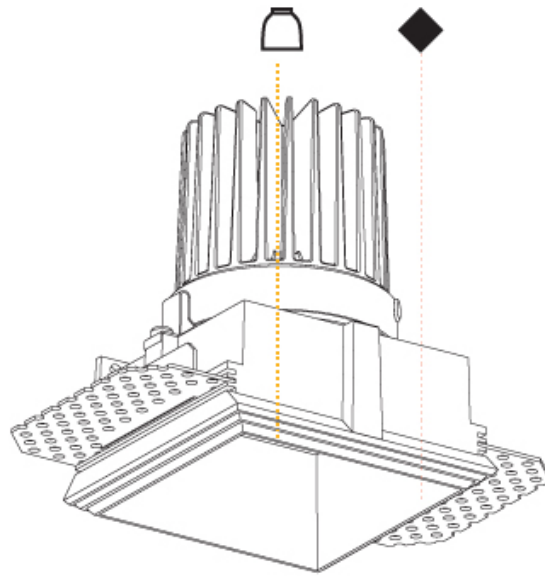

## CAVE SINGLE TRIMLESS

A35704-

PROJECT

TYPE

SPECIFIER

QUANTITY

DATE

A