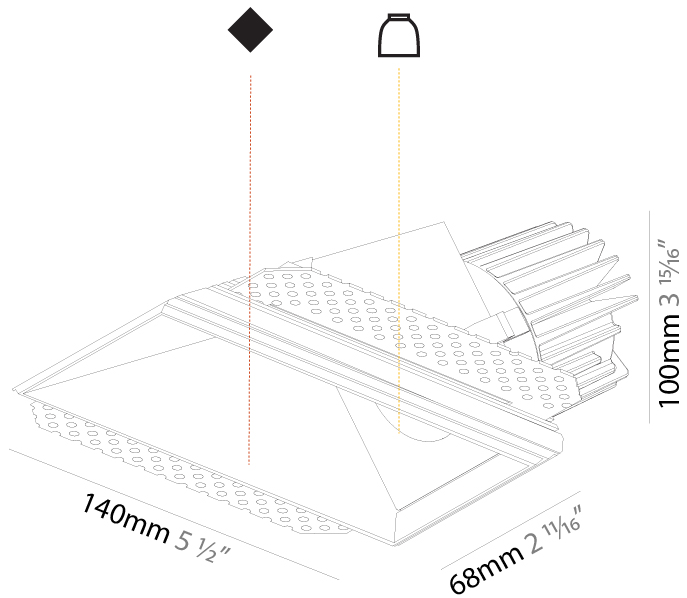

PHYSICAL

Shape: Rectangle
Length (mm): 140
Length (in): 5 1/2
Width (mm): 70
Width (in): 2 3/4
Height (mm): 100
Height (in): 3 15/16
Ceiling Thickness (mm): 10 / 12.5 / 15
Ceiling Thickness (in): 3/8 or 1/2 or 9/16
Min. Recessing Depth (mm): 110
Min. Recessing Depth (in): 4 5/16
Light Distribution: Asymmetric
Fixture Finish: SSR / BKV / CWI / CRY / HAB / UFT / ITA / RUA / FTG / MYG / LOD / PUS / FRO / FUP / KIA / POP / BLS / SPG / MEY / GOH / GUM / CHC / COM / ABZ / JAG / OBR / MOS / ROR
Fixture Material: Aluminum Die Cast
Cut-out Measurements: 150mm / 5 7/8" x 85mm / 3 3/8"
Upon Request: Unique Ceiling Thickness

ELECTRICAL

Lamp Type: LED (Zhaga Standard)
Input Wattage (W): 14.5
Total Output Wattage (W): 13.4
Dimming: Tri-Mode (Non-Dimming and Phase Dimming (120Vac only) and 0-10V Dimming)
Driver Included: No
Driver Location: Recessed Housing
Driver Type: Constant Current - Universal
Driver Class: Class 2
Housing: See components
Input Voltage (V): 120 - 277
Constant Current (MA): 350

LED

Number of LEDs: 1
Color Temperature (°K): 2700 / 3000 / 3500 / 4000
Max. Delivered Lumen (lm): 970 / 1000 / 1058 / 1080
CRI: >90 CRI
Lamp Life (hrs): 50000
Upon Request: Special Color Temperature

OPTICAL

Reflector: 20 / 40 / 60
Upon Request: Special Beam Angles

RATINGS AND CERTIFICATIONS

Certified By: Certified for North American Standards
IP rating: IP20